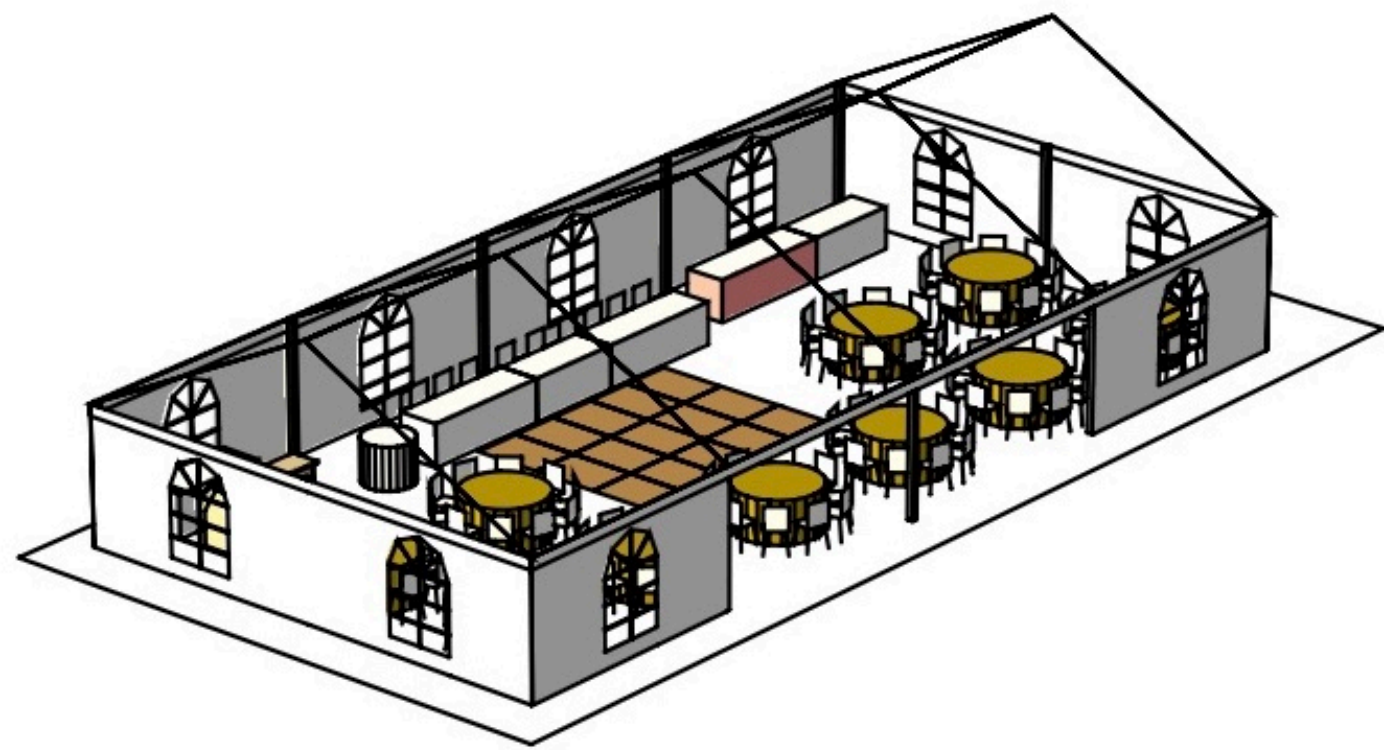

TENT EXAMPLE: 30X60

30'x 60'Ultimate Tent

100 Guest
10 Headtable
110 Total