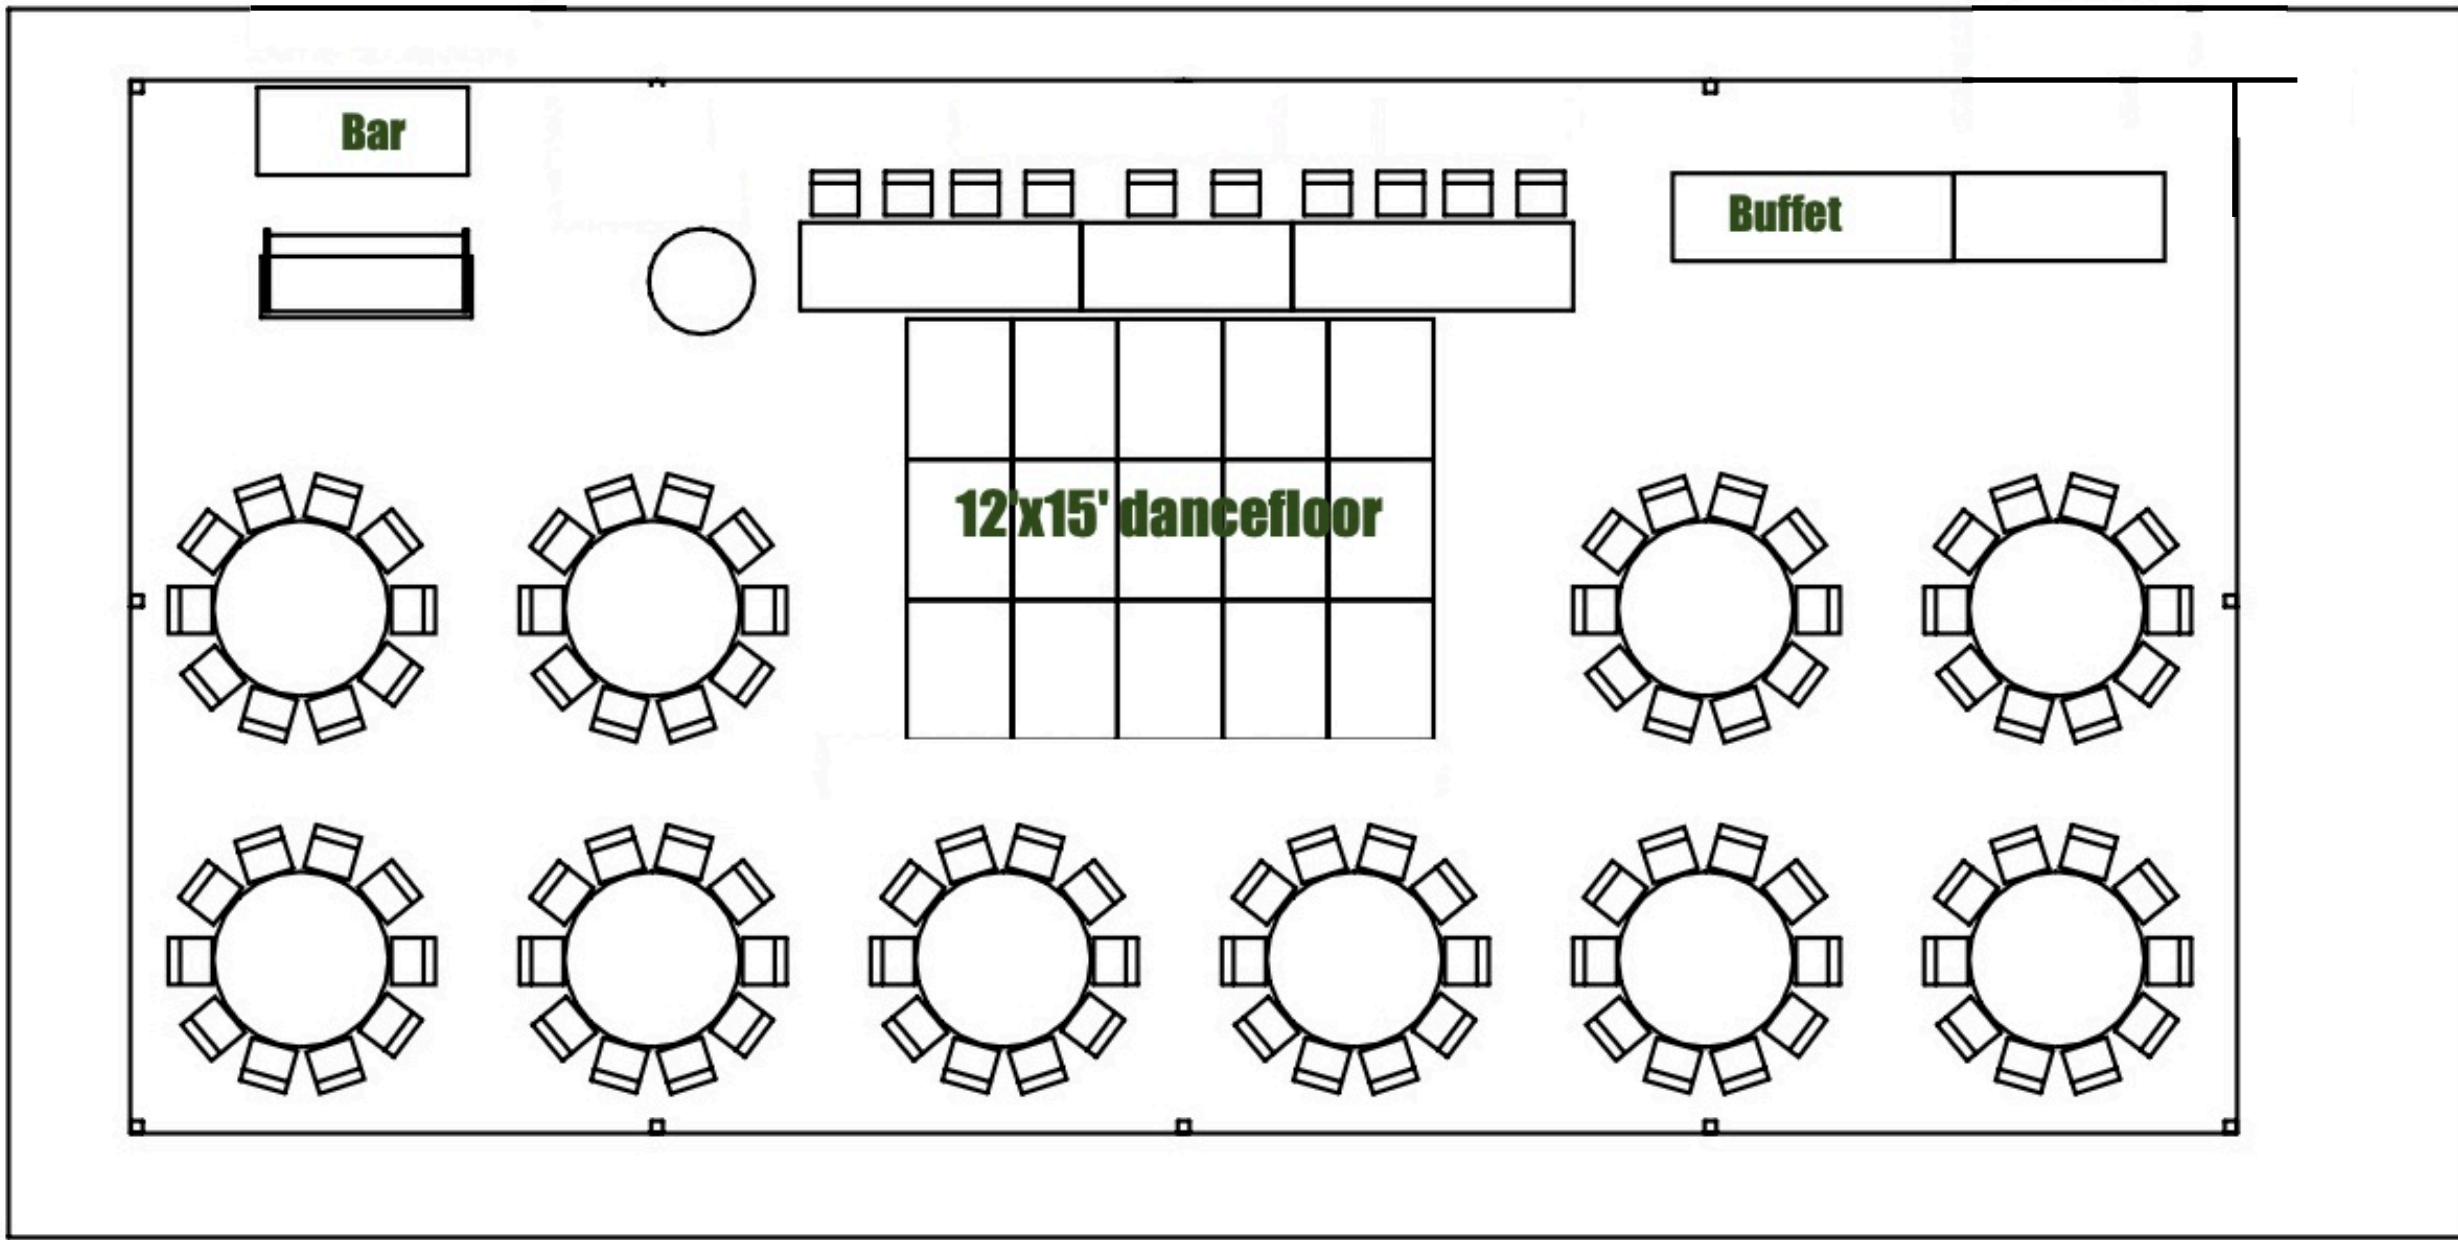

TENT EXAMPLE: 30X60

30'x 60'Ultimate Tent

100 Guest
10 Headtable
110 Total